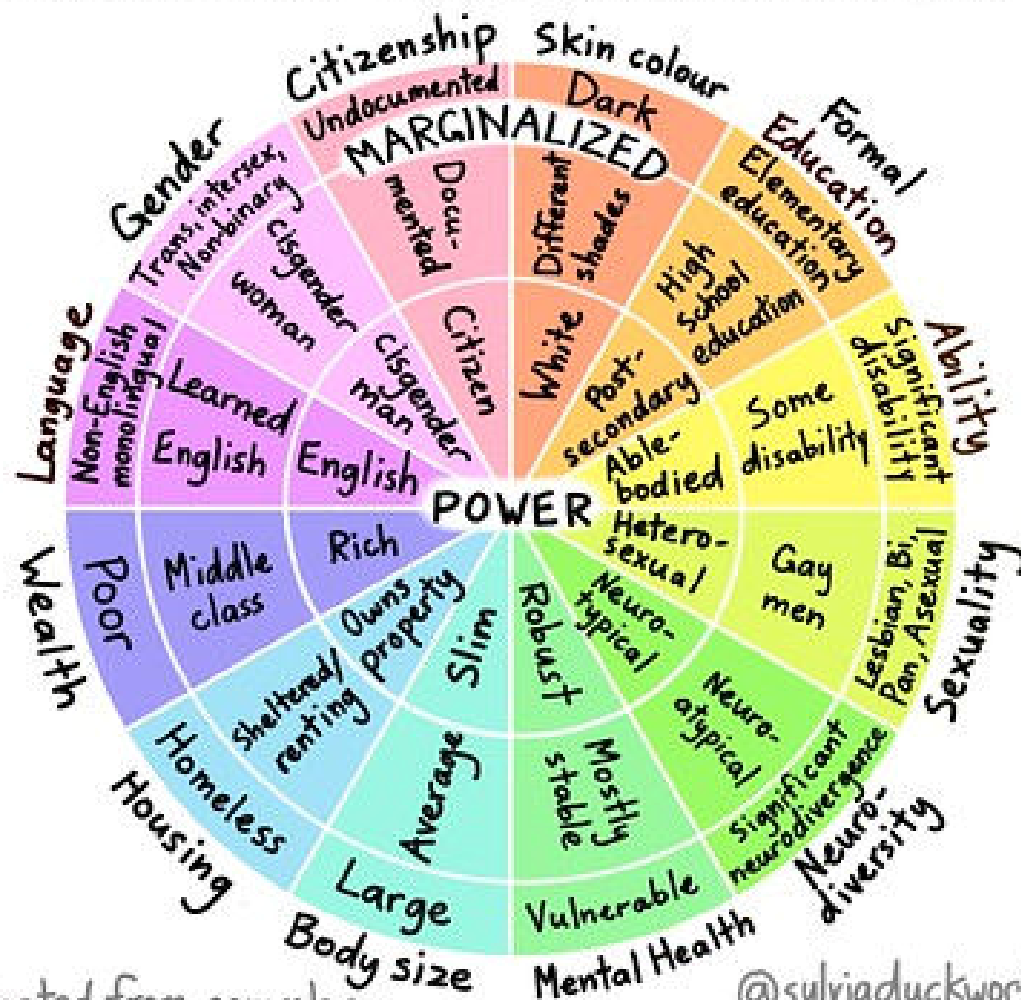

The background of the image is a dense, multi-colored pattern of small, irregular shapes, resembling a colorful mosaic or a textured surface. The colors transition from deep purple and magenta on the left, through bright orange and yellow in the center, to vibrant blue and teal on the right. A solid black rectangular box is centered over this background, containing the word "INCLUSION" in a bold, white, sans-serif font.

INCLUSION

Source: <https://www.recipesforwellbeing.org/the-wheel-of-social-identity/>

Barriers

How to overcome barriers?

WHEEL OF POWER/PRIVILEGE

Source: https://www.thisshowyoucan.com/post/___wheel_of_power_and_privilege

INTERSECTIONALITY

Intersectionality is a lens through which you can see where power comes and collides, where it locks and intersects. It is the acknowledgement that everyone has their own unique experiences of discrimination and privilege.

- Kimberlé Crenshaw -

@sylviaduckworth

A person is silhouetted against a vast, starry night sky. The Milky Way galaxy is visible, stretching across the frame with a mix of purple, blue, and yellowish-white stars. The person stands on a dark, rocky ridge, looking up at the stars. The overall scene is dark and atmospheric, with the stars providing the primary light source.