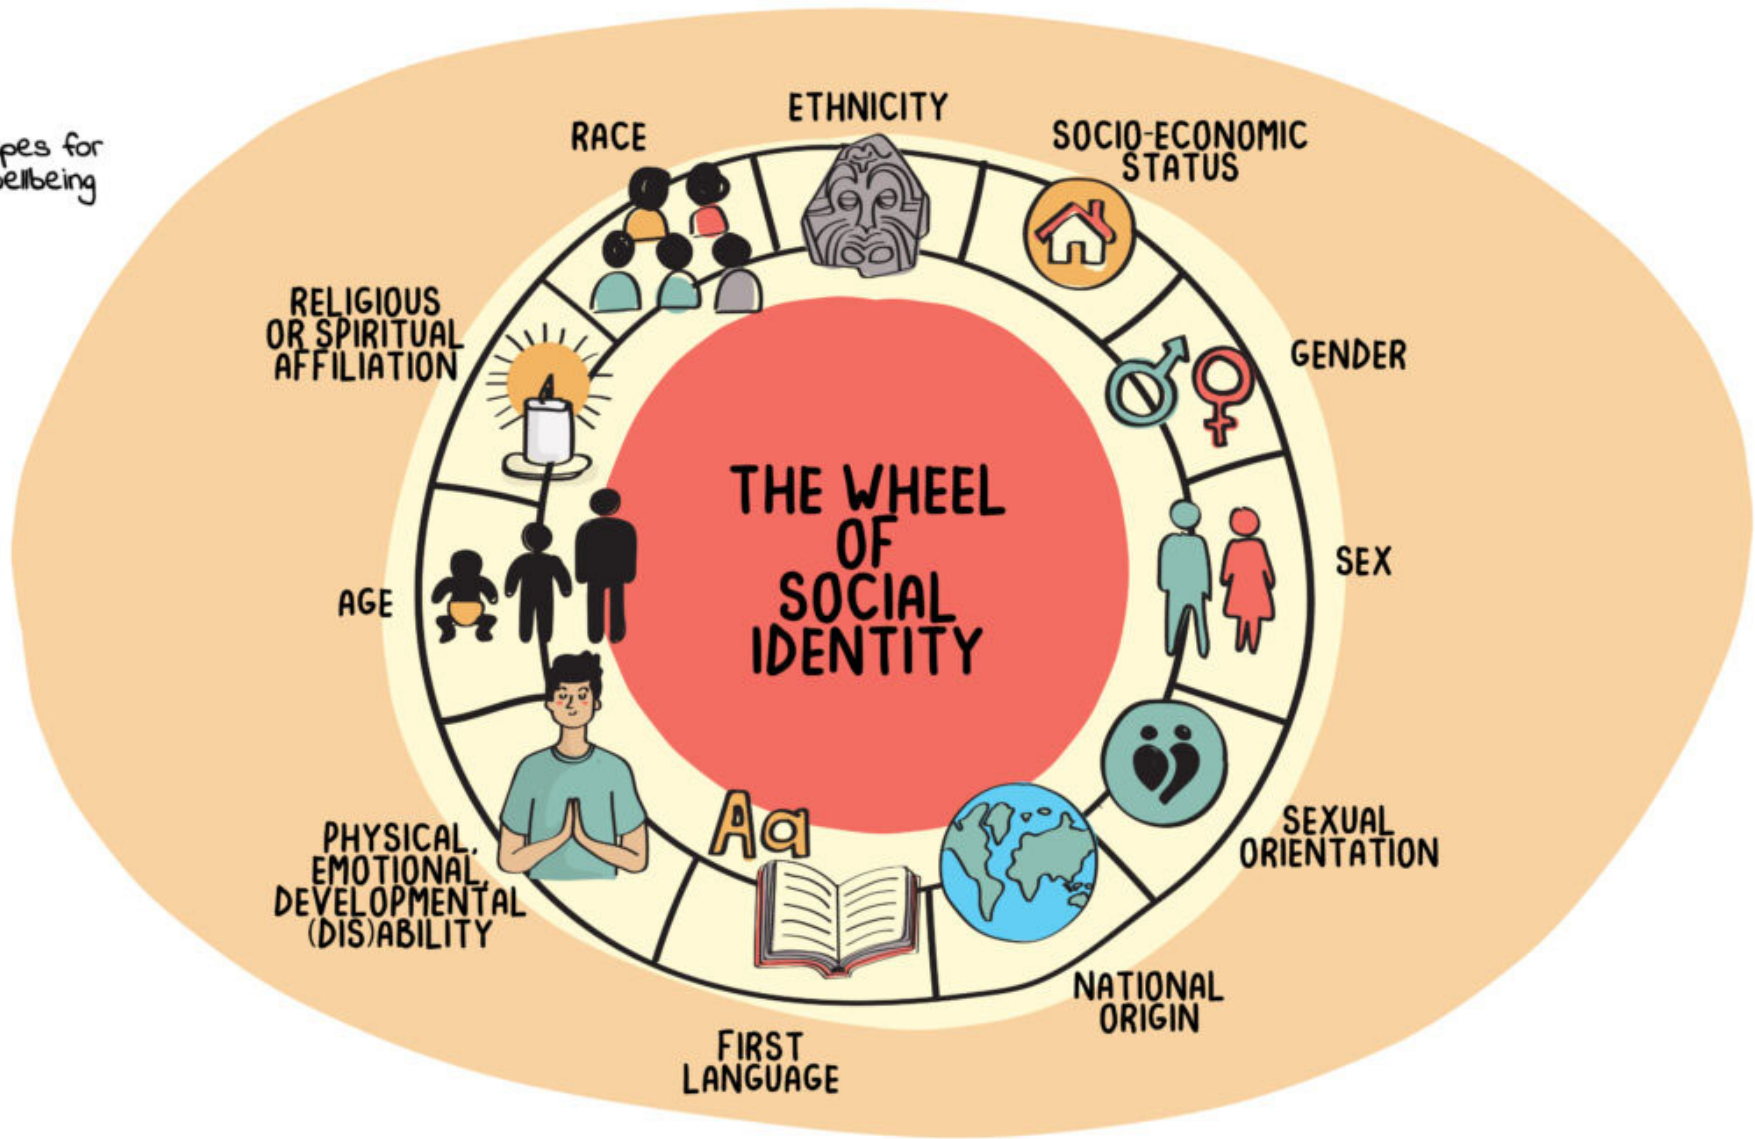

Source: <https://www.recipesforwellbeing.org/the-wheel-of-social-identity/>