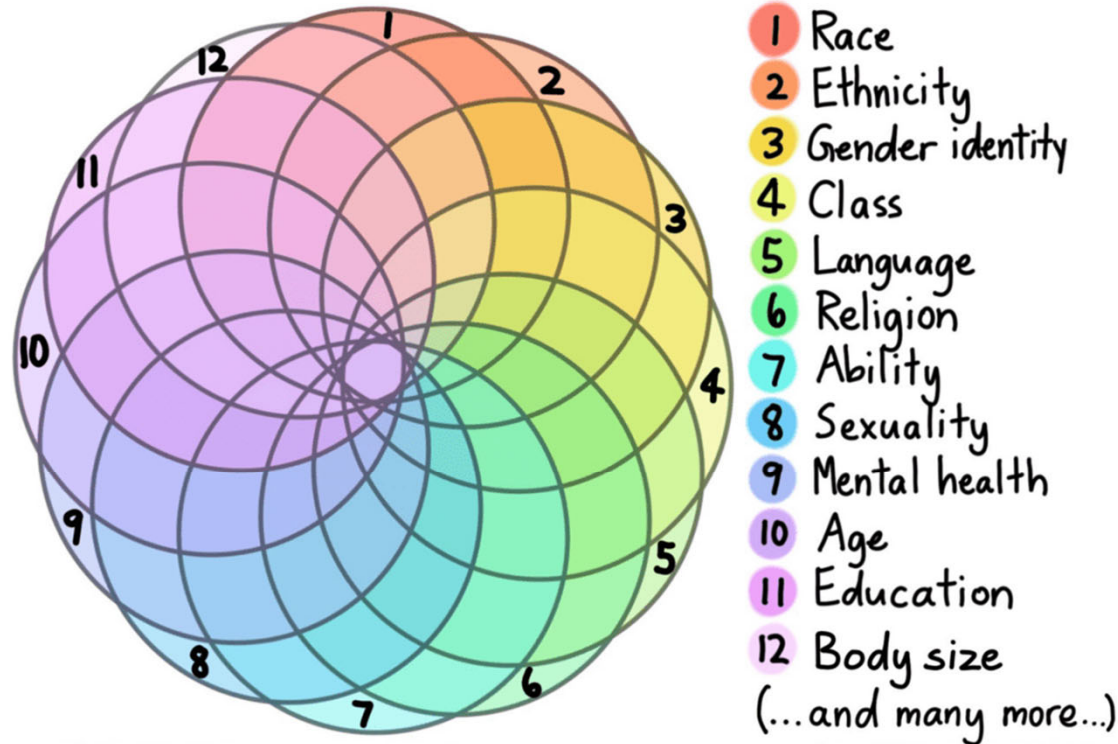

The background of the image is a dense, multi-colored pattern of small, irregular shapes, resembling a colorful mosaic or a textured surface. The colors transition from deep purple and magenta on the left, through bright orange and yellow in the center, to vibrant blue and teal on the right. A solid black rectangular box is centered over this background, containing the word "INCLUSION" in a bold, white, sans-serif font.

INTERSECTIONALITY

Intersectionality is a lens through which you can see where power comes and collides, where it locks and intersects. It is the acknowledgement that everyone has their own unique experiences of discrimination and privilege.

- Kimberlé Crenshaw -

@sylviaduckworth

A person is silhouetted against a vast, starry night sky. The Milky Way galaxy is visible, stretching across the frame with a mix of purple, blue, and yellowish-white stars. The person stands on a dark, rocky ridge, looking up at the stars. The overall scene is dark and atmospheric, with the stars providing the primary light source.