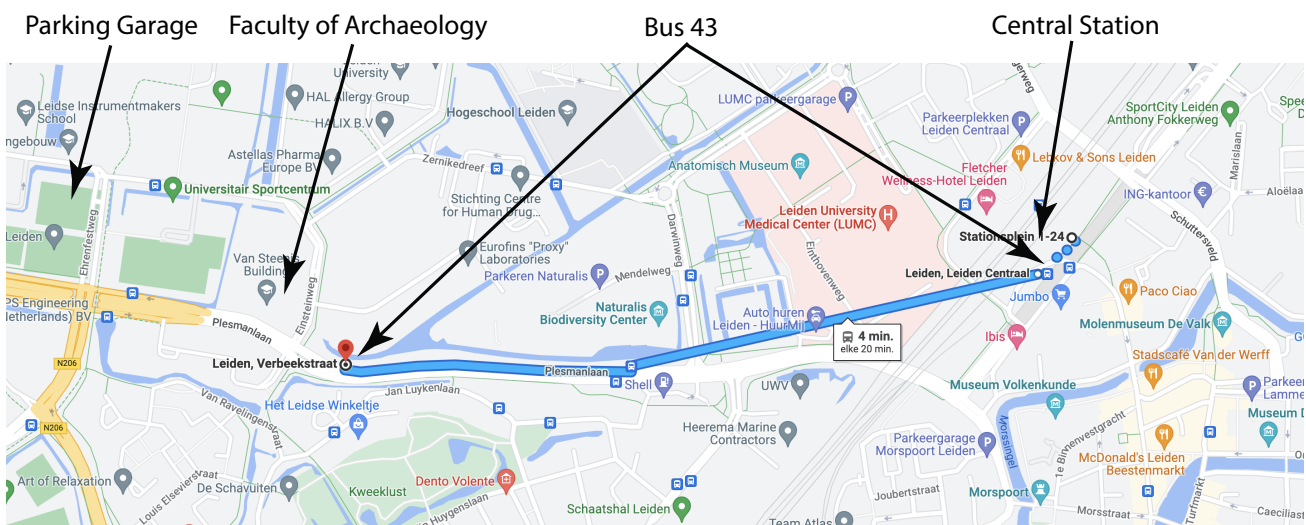

16.05 Lauch of the Portal by Phillip von Rummel

16.15 Drinks

Address

Faculty of Archaeology, Leiden University
Van Steenis building
Einsteinweg 2
2333 CC Leiden
Netherlands

By Car:

parking is not possible on the premises; a large parking garage is available nearby at the corner Einsteinweg/Ehrenfestweg.

By train:

Leiden Central Station is a 20 minutes' walk from the Faculty of Archaeology.
Public transport from the front of the Central Station to the faculty is by Bus 43 from Central Station to the stop at the Verbeekstraat/Einsteinweg, which is a two-minutes' walk from the Faculty of Archaeology (every 20 minutes).