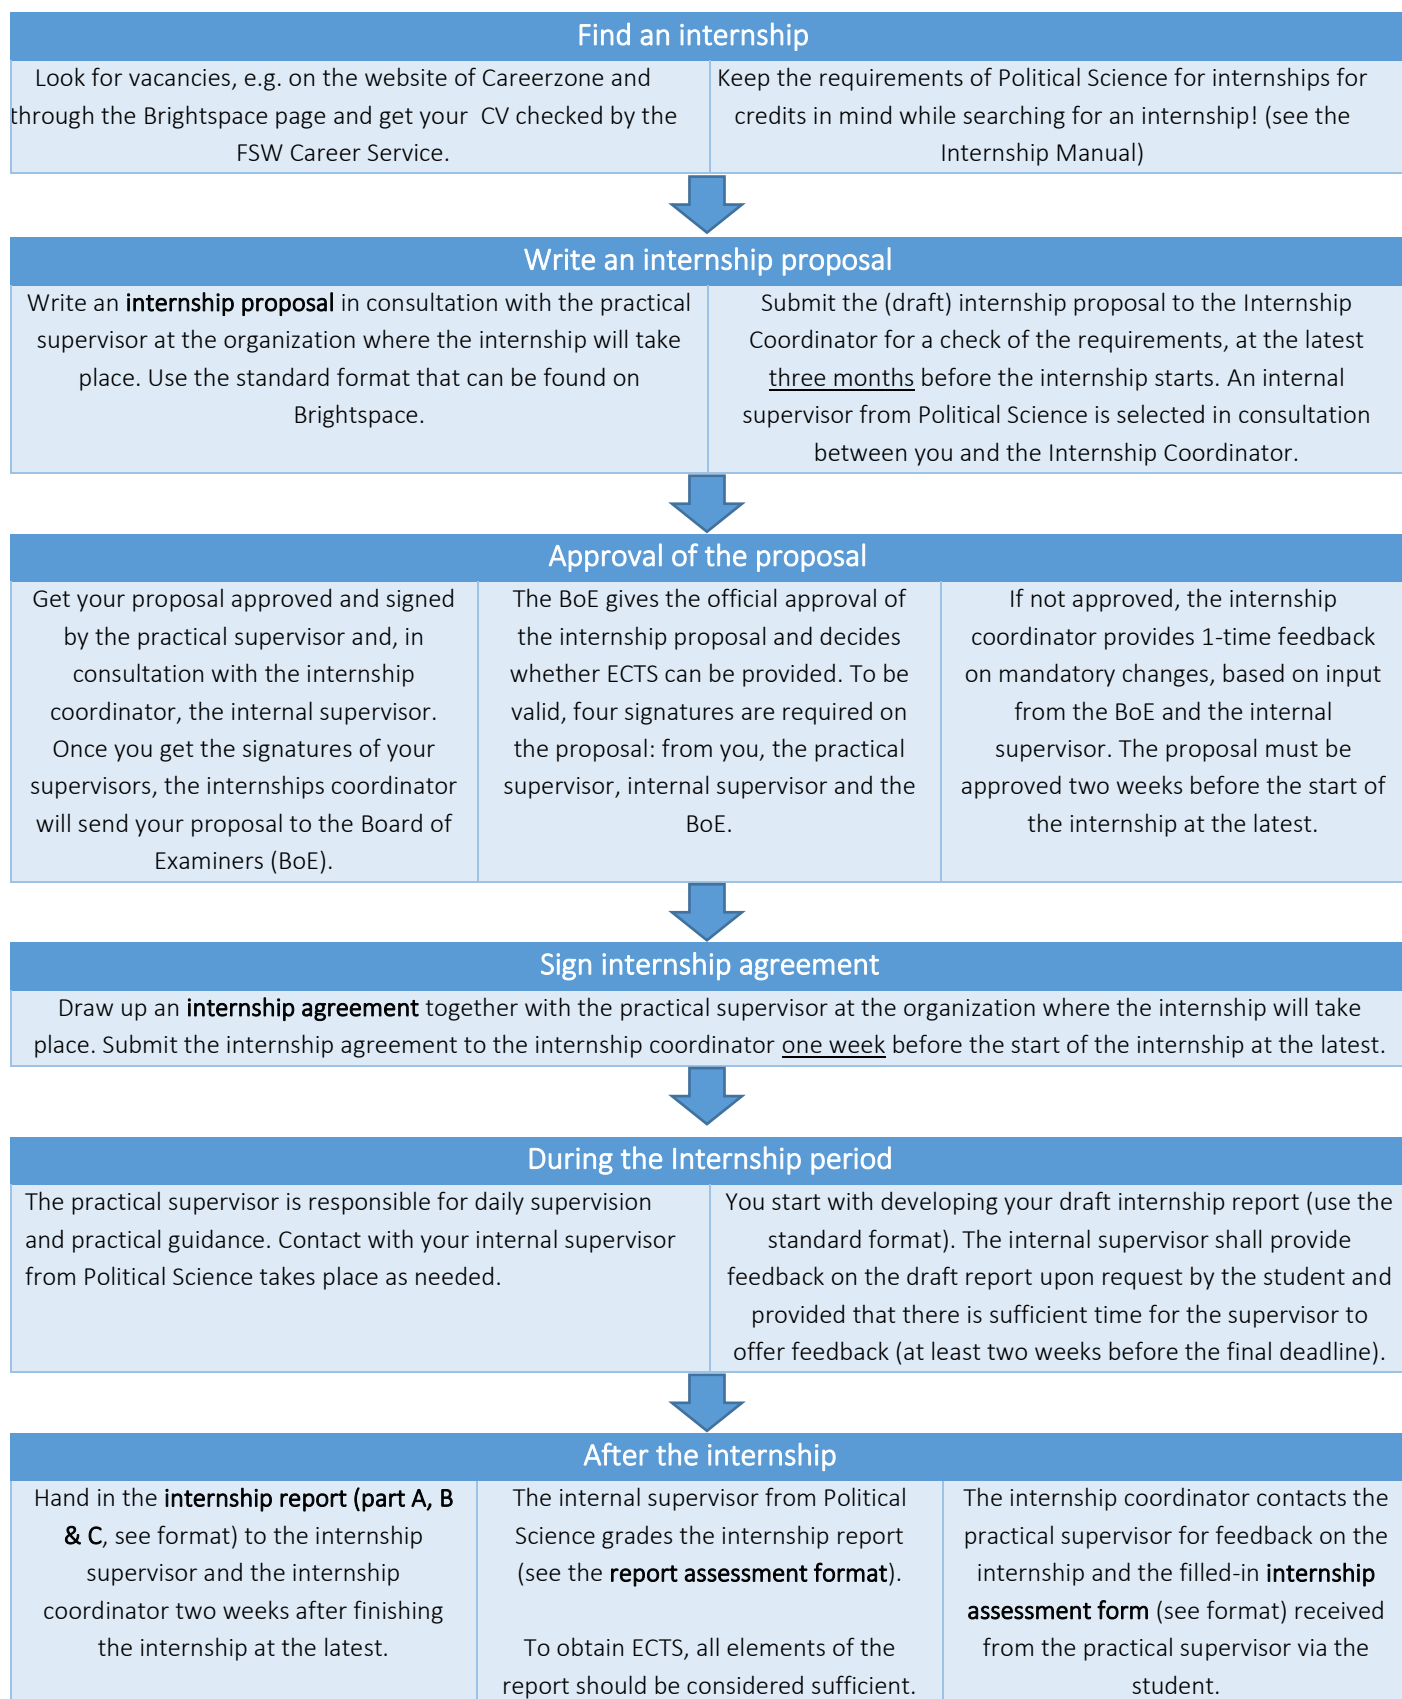

## Flowchart Research Internships – Institute of Political Science

- For internships abroad, registration in the USIS Study Abroad portal of Leiden University is required, at least two weeks before departure. A safety check of the destination and permission from the University to travel is necessary. For more info click [here](#)
- During the summer months, July and August, approvals or guidance from the Institute cannot take place.