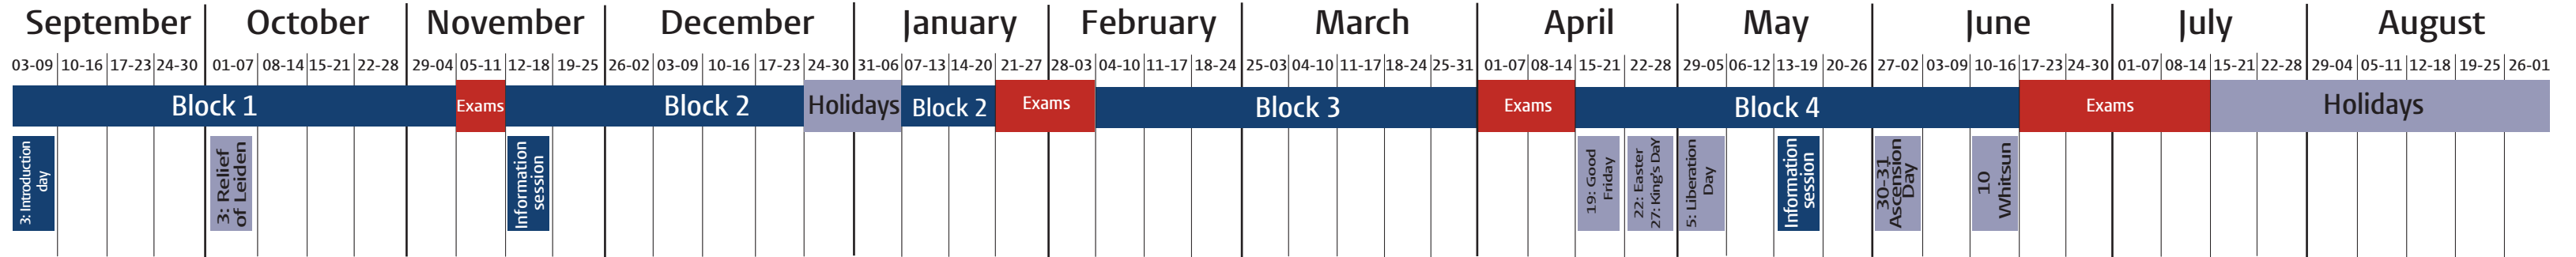

# Academic Calendar Psychology 2018-2019

\*The end date of the academic year is dependent upon whether resits are required or not.

Universiteit  
Leiden

Discover the world at Leiden University