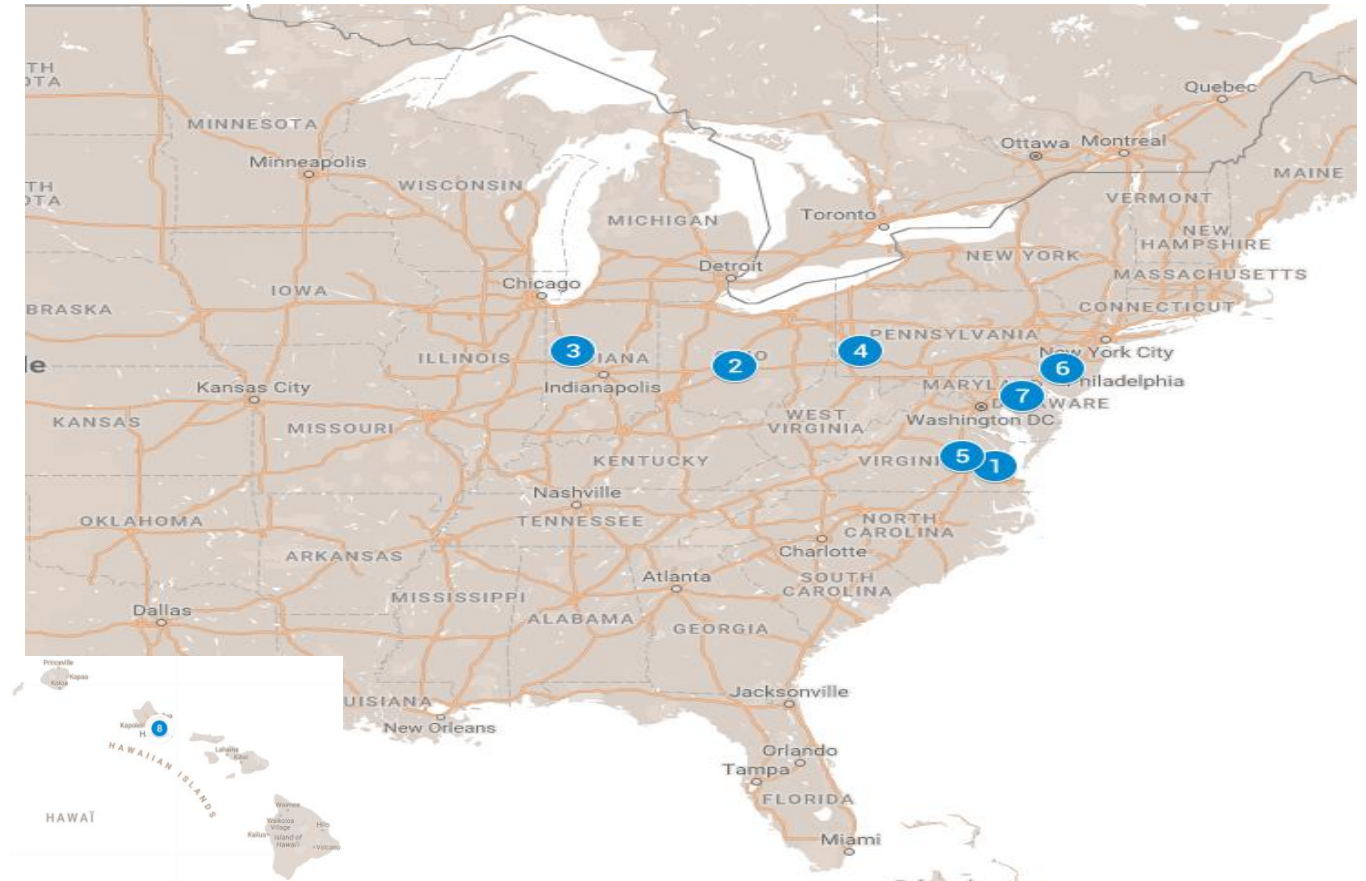

USA: University-wide partner universities

1. 1 College of William & Mary
2. 2 Ohio State University*
3. 3 Purdue University*
4. 4 University of Pittsburgh*
5. 5 University of Richmond*
6. 6 Rutgers University
7. 7 Washington College
8. 8 University of Hawaiï at Manoa

* *Not for Law students*