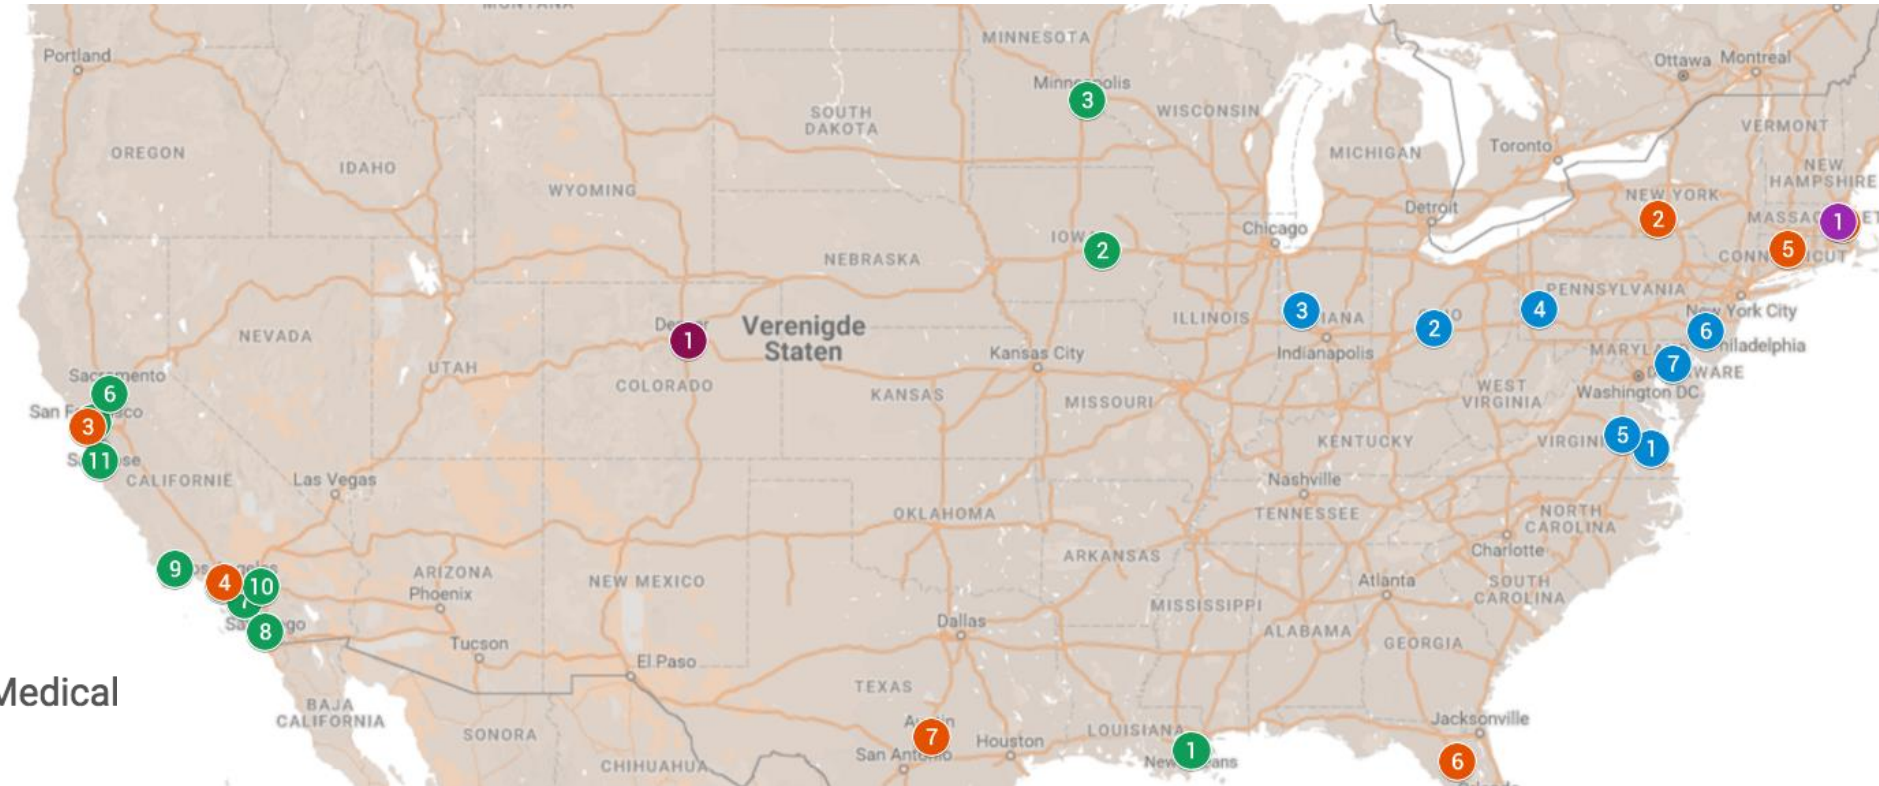

- 1 College of William & Mary
- 2 Ohio State University*
- 3 Purdue University*
- 4 University of Pittsburgh*
- 5 University of Richmond*
- 6 Rutgers University
- 7 Washington College
- 8 University of Hawaiï at Manoa

USA: LUC partner universities

Leiden University College

- 1 Tulane University
- 2 Grinnell College
- 3 Macalester College
- 4 UC Berkeley
- 5 UCLA
- 6 UC Davis
- 7 UC Irvine
- 8 UCSD
- 9 UCSB
- 10 UC Riverside
- 11 UCSC

Please review your faculty website or contact your faculty International Coordinator for more information

USA: other partner universities

Faculty of Humanities - BAIS

1 Bentley University

LUMC

1 University of Colorado Anschutz Medical

Please review your faculty website or contact your faculty International Coordinator for more information

Canada: Partner universities

- 1 Dalhousie University
- 2 McGill University
- 3 Queen's University
- 4 University of British Columbia
- 5 UBC - Okanagan Campus
- 6 University of Calgary
- 7 University of Ottawa