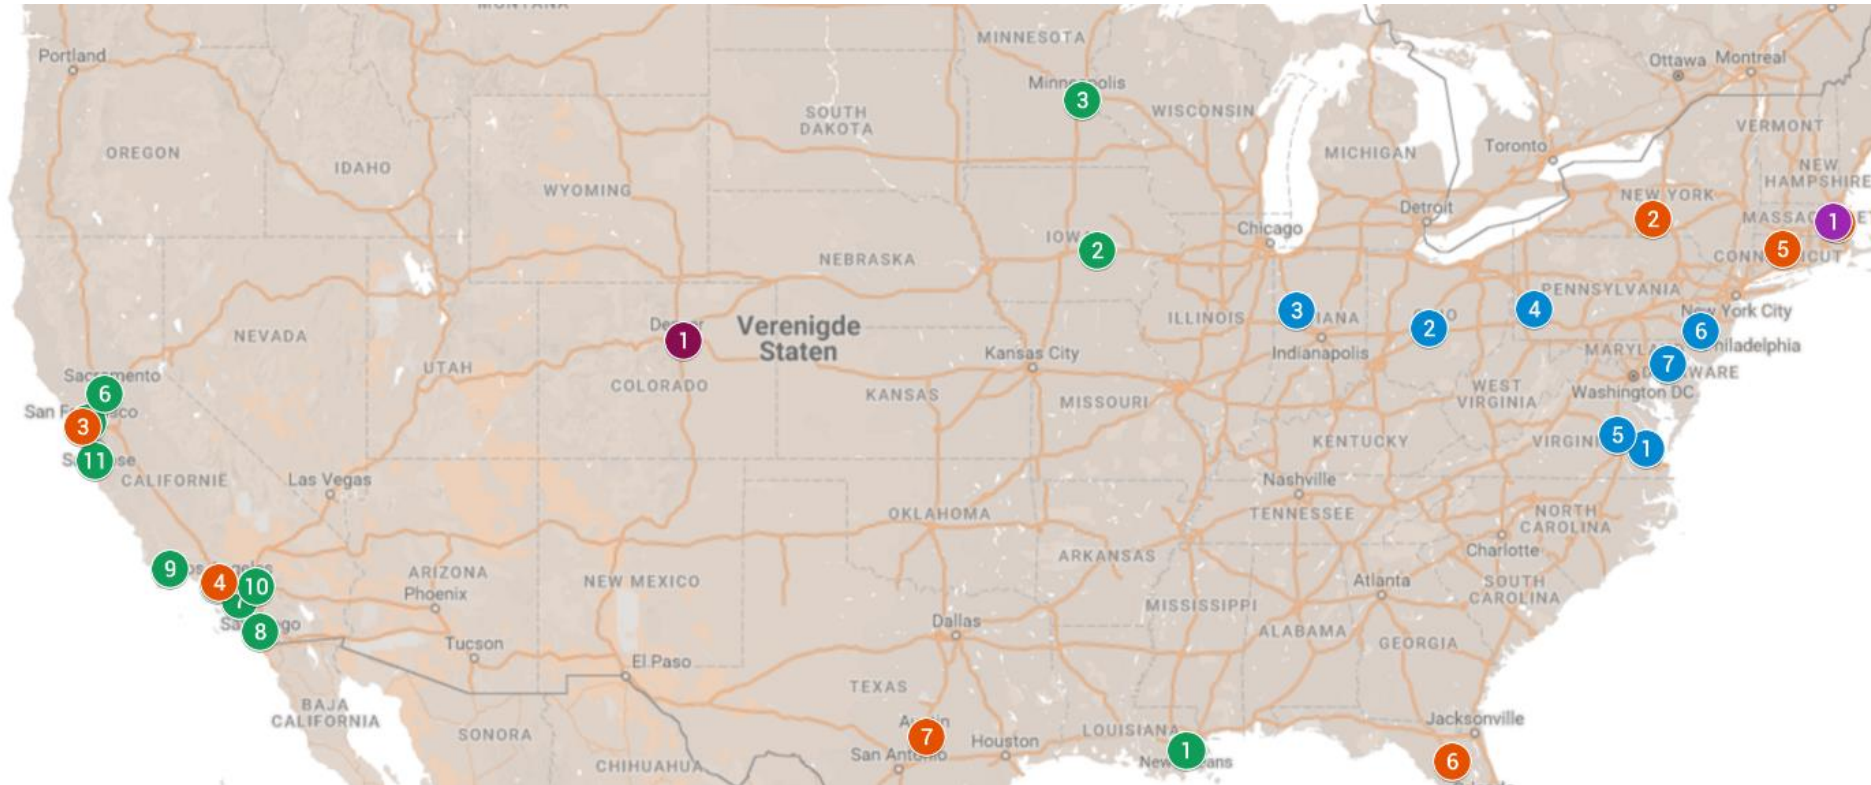

USA: Leiden Law School partner universities

1. 1 Boston University School of Law
2. 2 Cornell Law School
3. 3 UC Hastings College of the Law
4. 4 UCLA School of Law
5. 5 University of Connecticut School of Law
6. 6 University of Florida Levin College of Law
7. 7 University of Texas School of Law

*If you'd like to study Law courses, you must apply via Leiden Law Faculty as Law is a professional **graduate** programme in the USA & Canada.*

Please review your faculty website or contact your faculty International Coordinator for more information