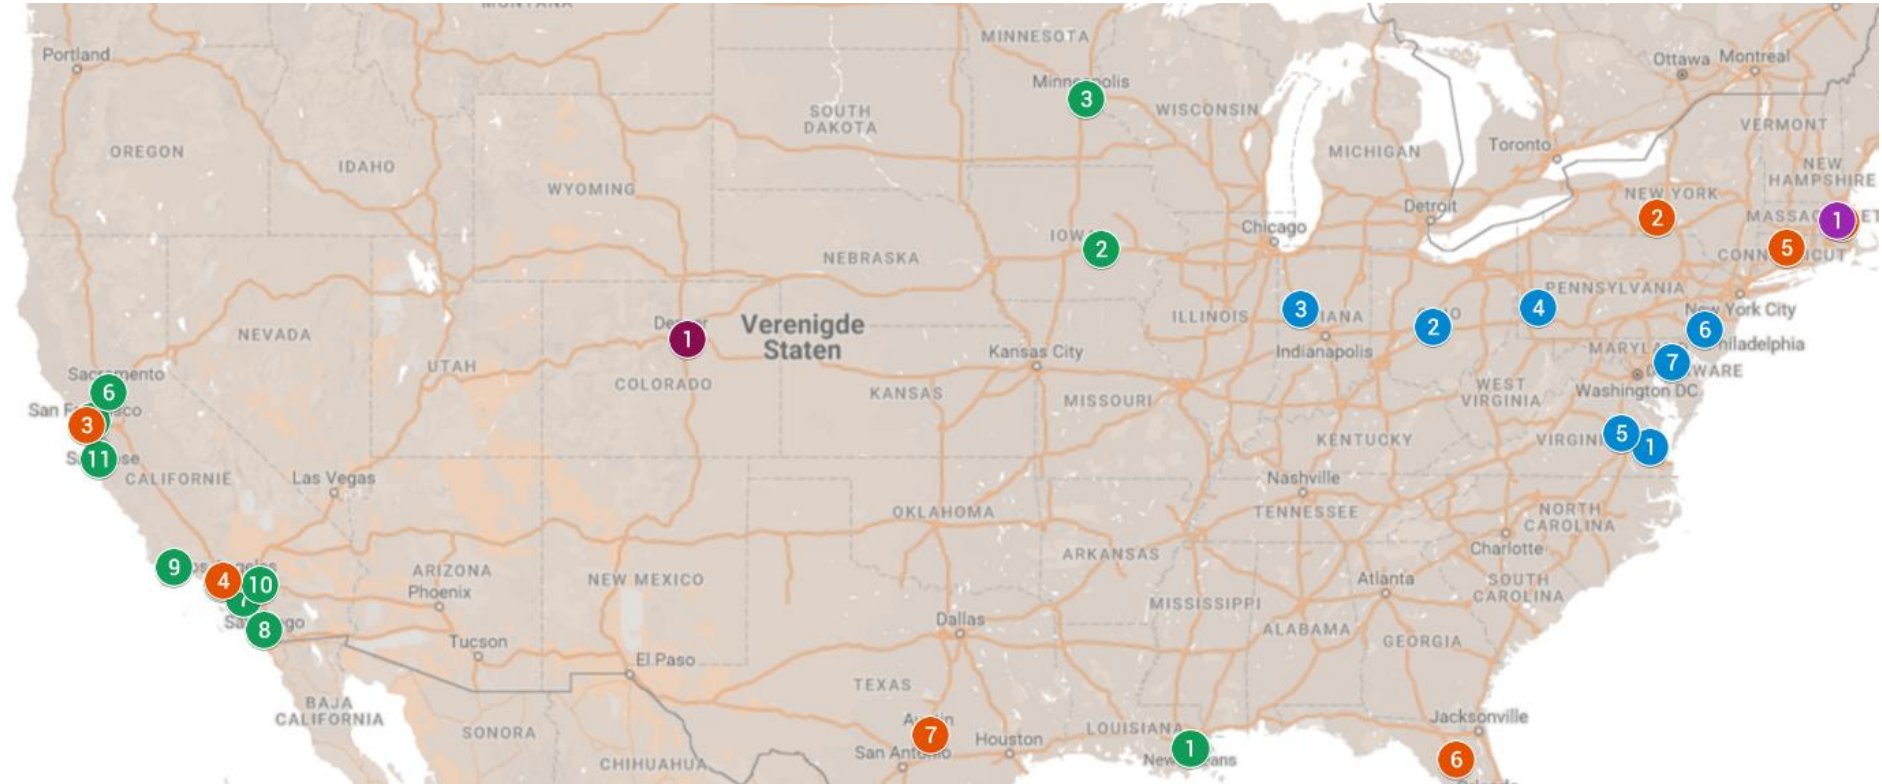

- 1 College of William & Mary
- 2 Ohio State University*
- 3 Purdue University*
- 4 University of Pittsburgh*
- 5 University of Richmond*
- 6 Rutgers University
- 7 Washington College
- 8 University of Hawaiï at Manoa

* *Not for Law students*

USA: Leiden Law School partner universities

- 1 Boston University School of Law
- 2 Cornell Law School
- 3 UC Hastings College of the Law
- 4 UCLA School of Law
- 5 University of Connecticut School of Law
- 6 University of Florida Levin College of Law
- 7 University of Texas School of Law

USA: LUC partner universities

Leiden University College

- 1 Tulane University
- 2 Grinnell College
- 3 Macalester College
- 4 UC Berkeley
- 5 UCLA
- 6 UC Davis
- 7 UC Irvine
- 8 UCSD
- 9 UCSB
- 10 UC Riverside
- 11 UCSC